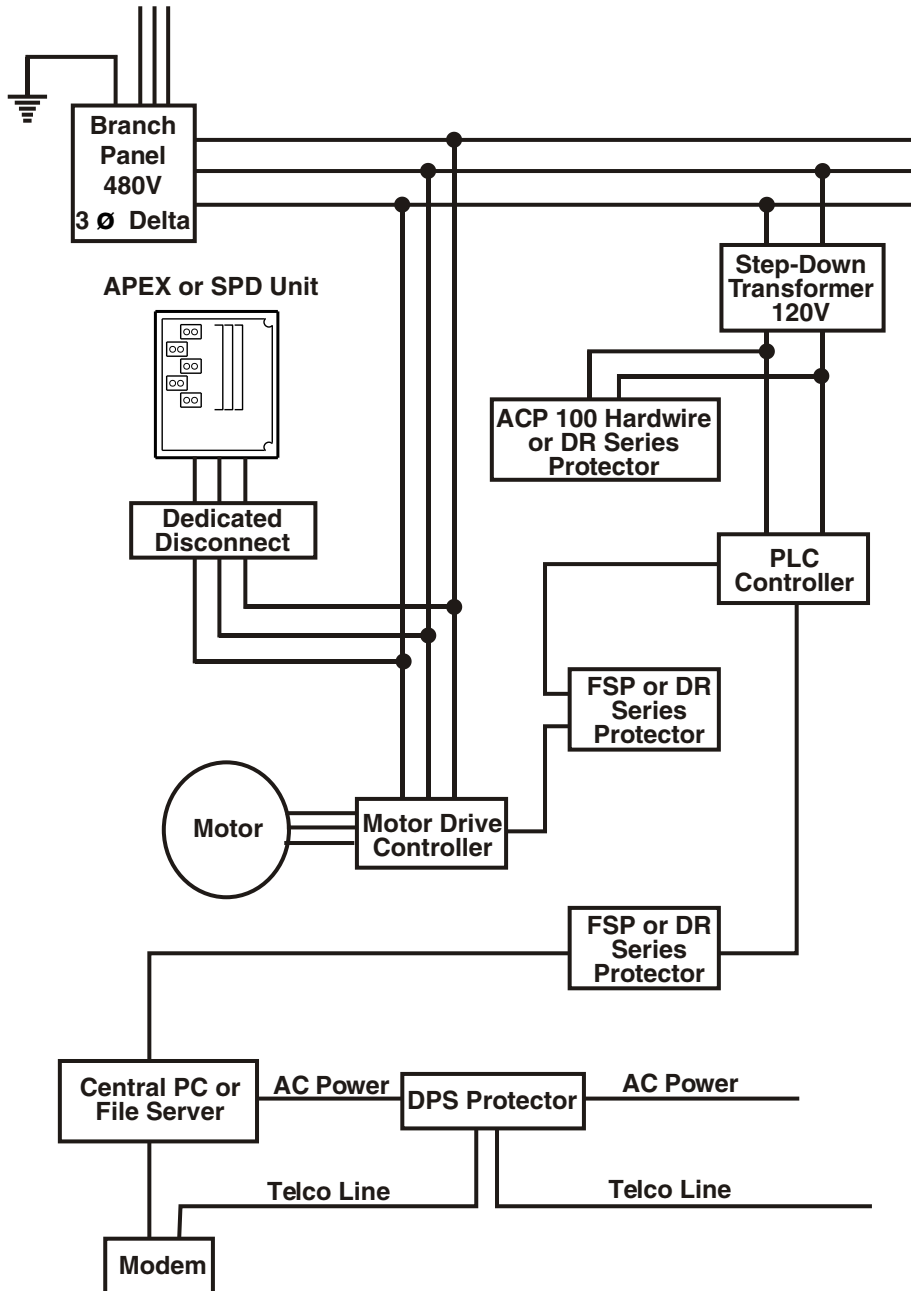

SUPERIOR SURGE SUPPRESSION

Modicon Automation/Transtector Systems Equipment Matrix

PLC Equipment

Transtector Part

Quantum Series
984 Series
Micro

ACP100BW3
ACP100BWN3 (Fused)
ACP100BW3R
(Remote Annunciation)
ACP100MN
(Small Footprint)
Dr0120
(Din Rail Mount)

Remote I/O & Mod Bus

FSP4002-NR
DR-24 (DR Series)

DH485

FSP4001-NR
DR-12 (DR Series)

Modems

Dial-Up
Leased Line

TSJ-6
LMP-4

Computers